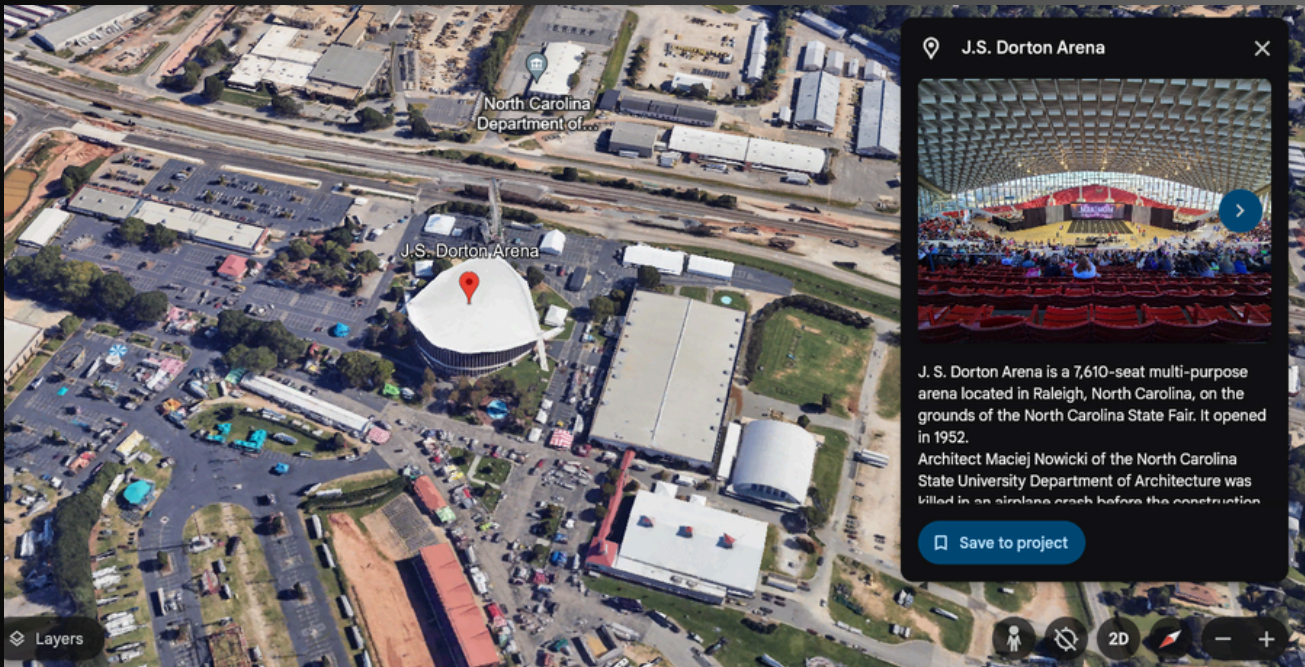

*Must be purchased in one transaction. Non transferable and non refundable.

MAP & PARKING

Dorton Arena
4285 Trinity Rd
Raleigh NC 27607

FAQ'S

Do I need to be a member of USASF?

No, but we do follow industry standard guidelines and rules regarding competitive all-star cheer and dance.